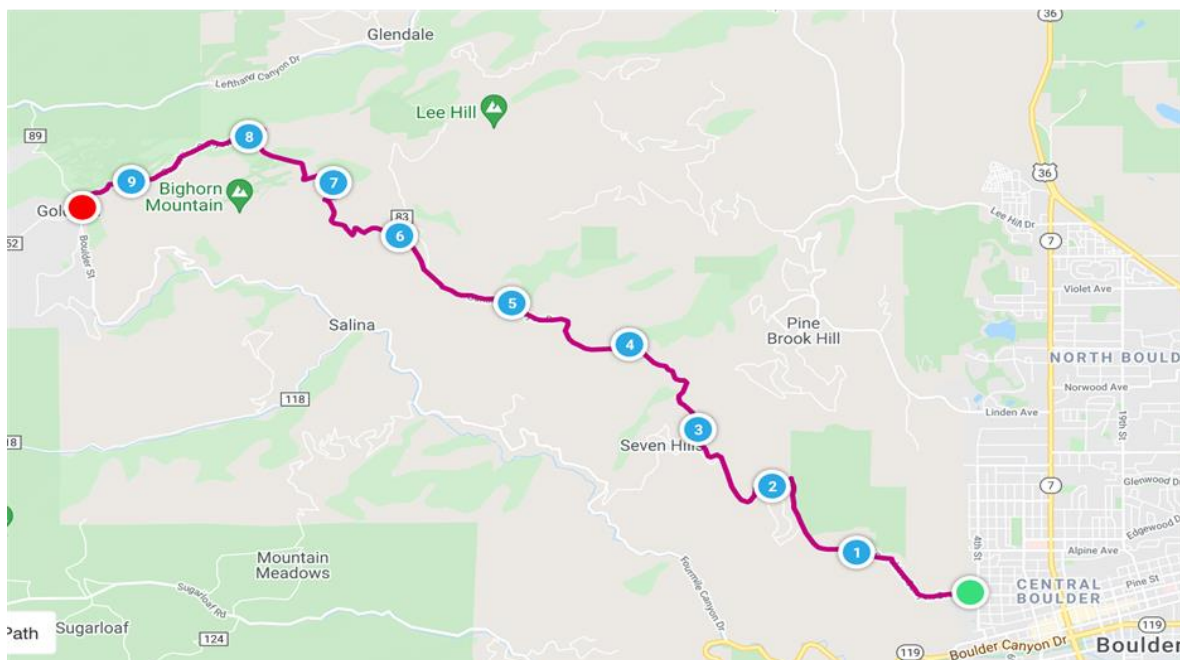

Category	Start Time	Race Time	Prizes	Field Limit
Gran Fondo	8:45	9.8 Miles	Merch 3	50
JM 13-14 / JW 13-14	9:00	9.8 Miles	Merch 3 ea.	50
SW 3	9:00	9.8 Miles	Merch 3	75
SW 4/ SW5	9:00	9.8 Miles	Merch 3 ea.	50
JW 15-16 / JW 17-18	9:00	9.8 Miles	Merch 3 ea.	50
JM 15-16 / JM 17-18	9:00	9.8 Miles	Merch 3 ea.	50
SW P-1-2-3	9:00	9.8 Miles	200/3	75
MW 40+	9:00	9.8 Miles	Merch 3	75
MW 50+/60+	9:00	9.8 Miles	Merch 3 ea.	75
MM 40+4 / MM 50+4	9:30	9.8 Miles	Merch 3 ea.	75
MM 60+/70+	9:30	9.8 Miles	Merch 3 ea.	75
SM 5	9:30	9.8 Miles	Merch 3	50
SM 4	9:30	9.8 Miles	Merch 3	75
SM P-1-2-3	9:45	9.8 Miles	200/3	100
MM 40+ 1-2-3	9:45	9.8 Miles	Merch 3	100
MM 50+ 1-2-3	9:45	9.8 Miles	Merch 3	75
SM 3 / MM 40+3	9:45	9.8 Miles	Merch 3 ea.	75